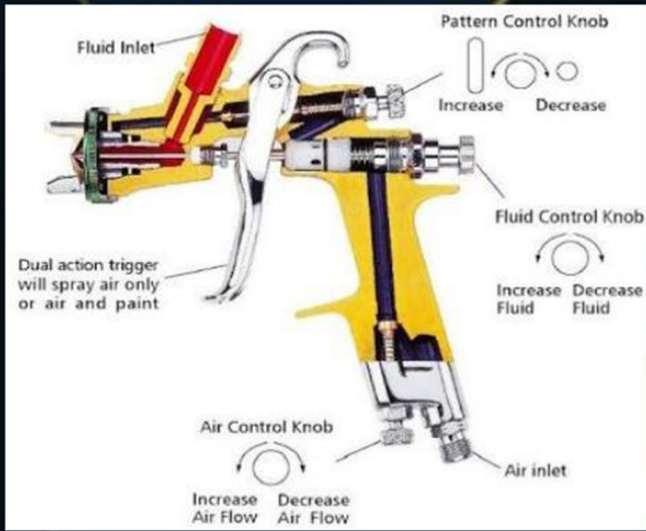

SUN AUTO PRODUCTS®

Choose us choose the future

SUN AUTO PRODUCTS®